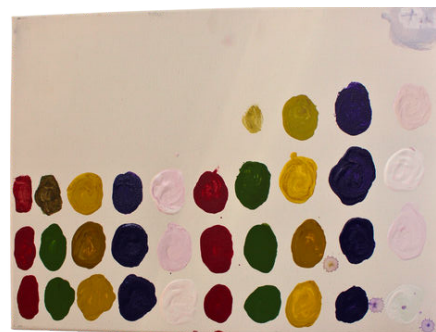

By: San Juana
Gamino

\$100

LEAVES FALLING

size: 8x10

Acrylic on bristol paper

By: Samantha
Humphrey

\$120

PALETTE